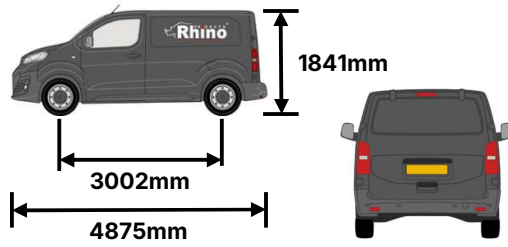

L611/LB611- Caddy Maxi 2015-2020, L2-H1 (Tailgate)

Max Load = 150kg/330lbs

L611/LB611 = 21kg/46lbs

A FN085 Qty	B FN085 Qty	Rear Bar – End (mm)
4	4	115